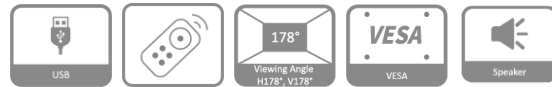

# DHI-LTV50-SG400

Dahua 50" UHD Google 5.0 TV

- Supports downloading apps from Google Play such as YouTube, Netflix, and Google Meet.
- 178°H/178°V extra-wide viewing angle for overall viewing performance.
- Support the adjustment of brightness, contrast and color of the display.
- Support multiple signal inputs.
- Professional thermal design to extend equipment lifespan.
- Physical button and infrared remote dual control mode

## Series Overview

The Dahua SG TV Series is compatible with Google Play and Google Assistant, providing a variety of product options in sizes ranging from 32 inches to 86 inches. The entire series showcases a sleek borderless design and a durable metal backplate, making it both aesthetically pleasing and highly reliable. The web interface has been upgraded to offer a modern and user-friendly experience with enhanced UI interaction. This TV is suitable for use at home and meets a wide variety of entertainment requirements.